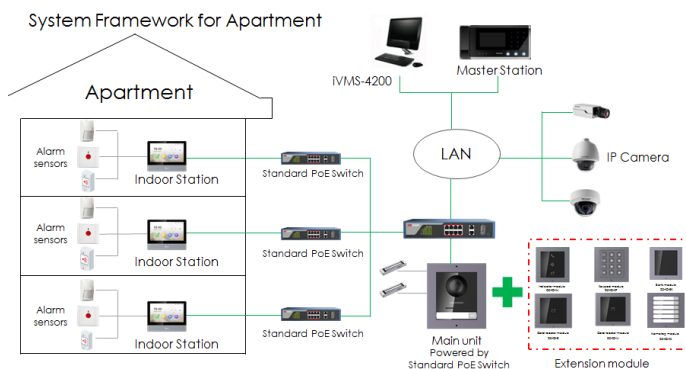

Typical Application

Sivim.co.il

Approval

CE-EMC	a. EN 55032:2015 b. EN 61000-3-2:2014 c. EN 61000-3-3:2013 d. EN 50130-4:2011 +A1:2014
CE-LVD	EN 60950-1:2006 + A11:2009 + A1:2010 + A12:2011 + A2:2013
CB	IEC 60950-1:2005 (Second Edition) + Am 1:2009 + Am 2:2013
FCC-SDOC	47 CFR Part 15, Subpart B
C-	AS/NZS CISPR 32:2015