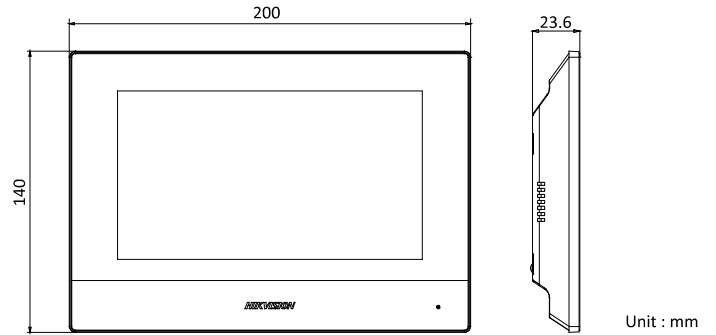

Specification

System parameters	
Memory	128 MB
Flash	32 MB
Operation system	Embedded Linux operation system
Display parameters	
Display screen	7-inch colorful TFT screen
Display resolution	1024 × 600
Operation method	Capacitive touch screen
Audio parameters	
Audio input	Built-in omnidirectional microphone
Audio output	Built-in loudspeaker
Audio compression standard	G.711 U
Audio compression rate	64 Kbps
Audio quality	Noise suppression and echo cancellation
Network parameters	
Wired network	10/100 Mbps self-adaptive
Network protocol	TCP/IP, SIP, RTSP
Network interface	1 RJ-45 10/100 Mbps self-adaptive
Alarm input	8-ch alarm inputs
TF card	Max to 32 G, SD 2.0 or lower version
General	
Power supply	IEEE802.3af, standard PoE 12 VDC/1 A
Power consumption	≤ 6 W
Working temperature	-10 °C to 55 °C (14 °F to 131 °F)
Working humidity	10% to 90%
Dimensions	200 mm × 140 mm × 15.1 mm (7.9" × 5.5" × 0.6")
Weight	675 g (with packaging) 350 g (without packaging)