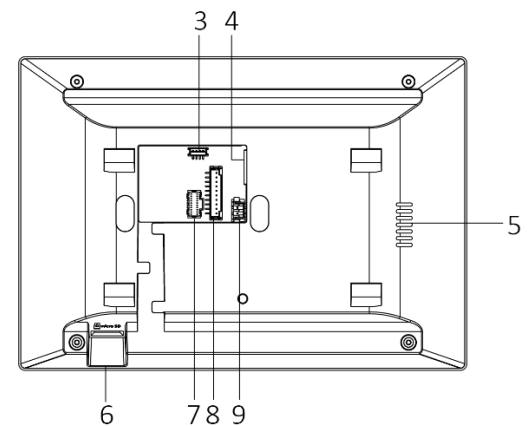

Appearance and Interfaces