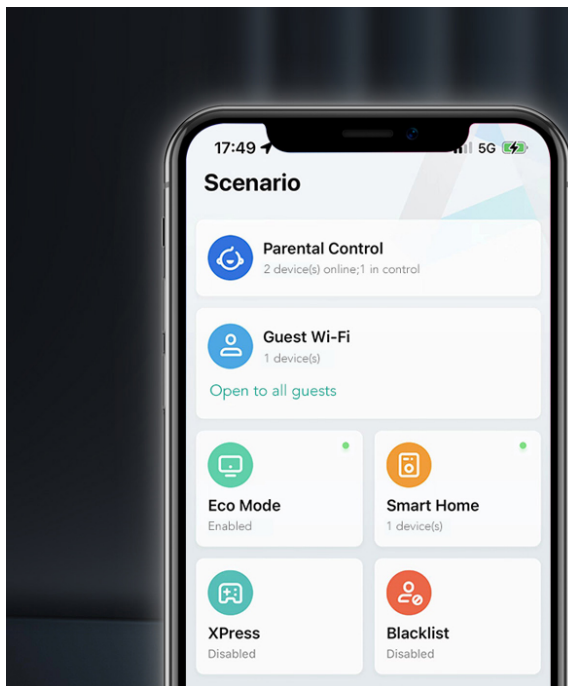

### Seamless Roaming, Full Space Coverage Wi-Fi Solutions

Amazed by [Reyee Mesh](#)

# Highlight Features

## Born For Multi-user

Upgraded **MU-MIMO** version together with **OFDMA** tech provide 2.5x greater capacity to connect more terminals.  
New-Gen tech "**BSS colouring**", Smart anti-interference from nearby Wi-Fi signals.

## Take Control of Your Home Network at Fingertips

Set up your home network in **Reyee Router App** in two minutes. More **Life-time Free** functions are waiting for you to Explore, Experience, Expect.